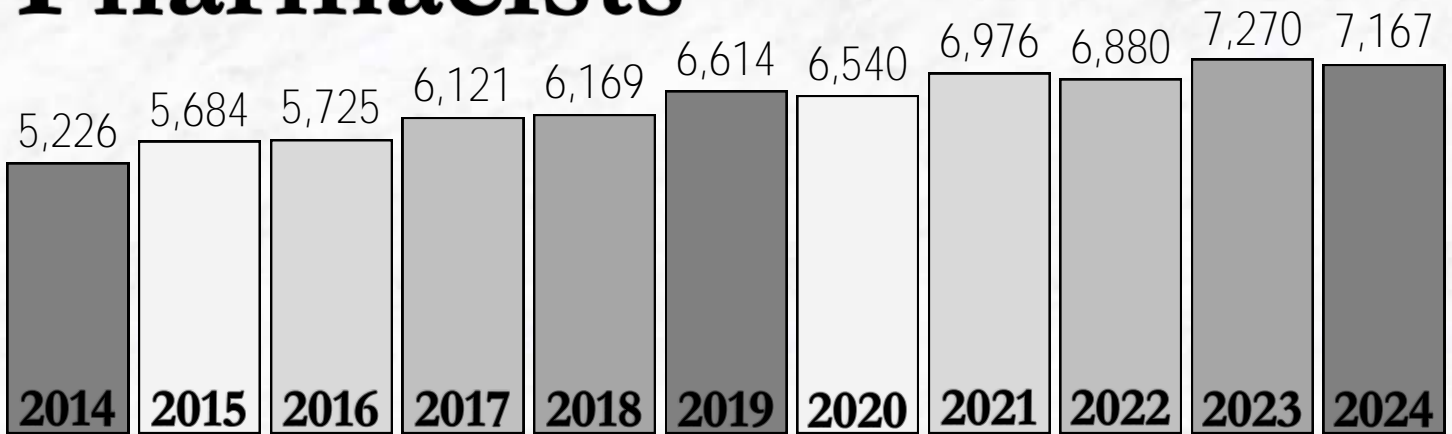

Who We License

17,327 Individuals are licensed to practice in Arkansas.

Pharmacists