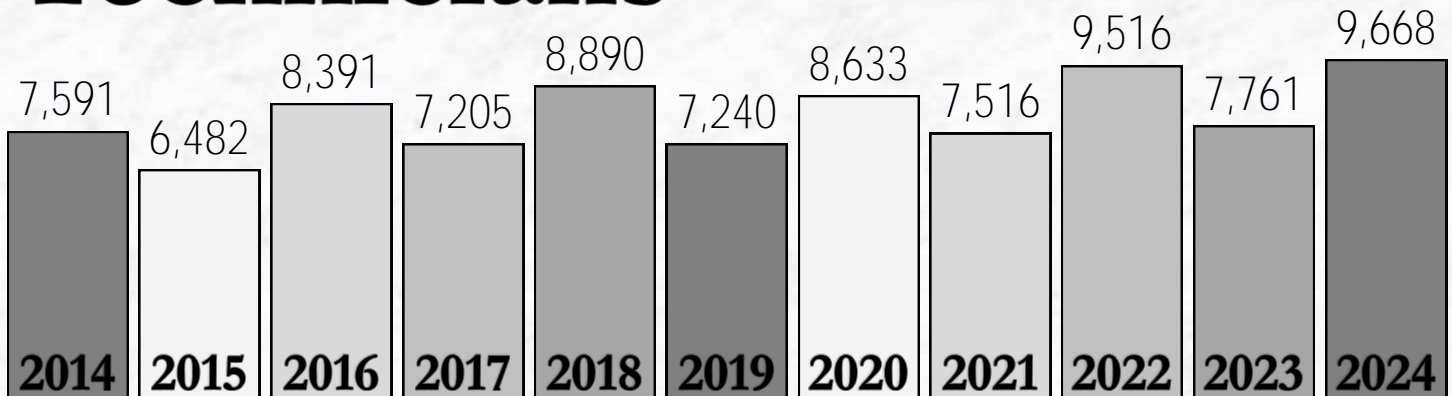

Technicians